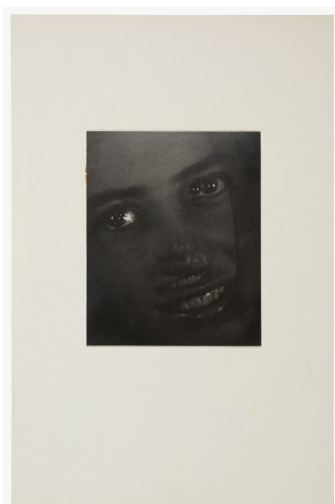

OBJECT RESEARCH

Alfred Stieglitz (American, 1864–1946)

Dualities - Dorothy Norman

1932

Gelatin silver print

Alfred Stieglitz Collection

AIC accession number: 1949.739

Stieglitz Estate number: 248C

Inscriptions: Unmarked recto; inscribed verso, on second mount, upper left, in graphite: "248C"

Dimensions: 10.5 x 8.6 cm (image/paper/first mount); 24 x 15.9 cm (second mount)

Print thickness: N/A

Mount: Original